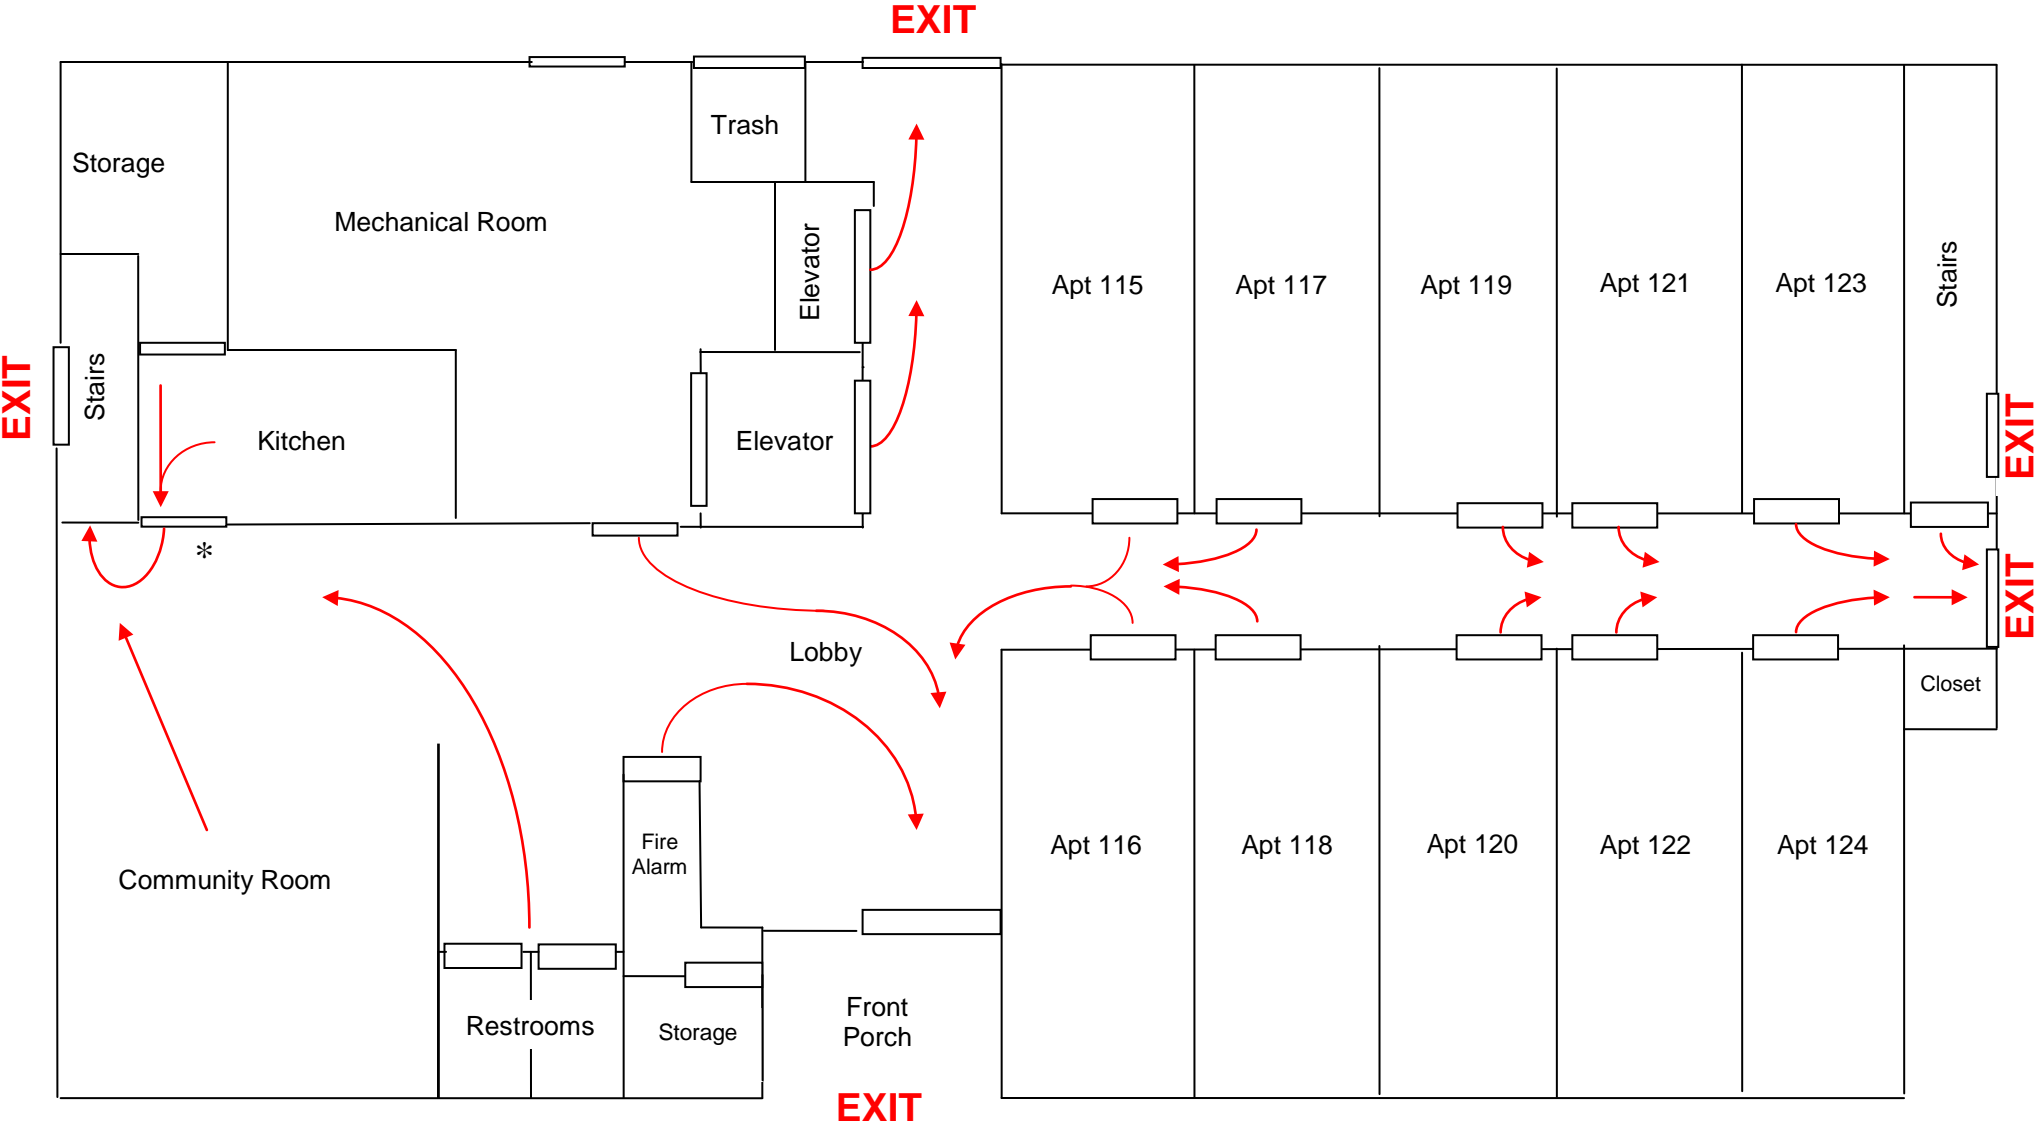

GOLDEN HAVEN Fire Evacuation Plan – Ground Floor

* Door locked when kitchen is not in use.

GOLDEN HAVEN

Fire Evacuation Plan – 2nd through 7th Floors