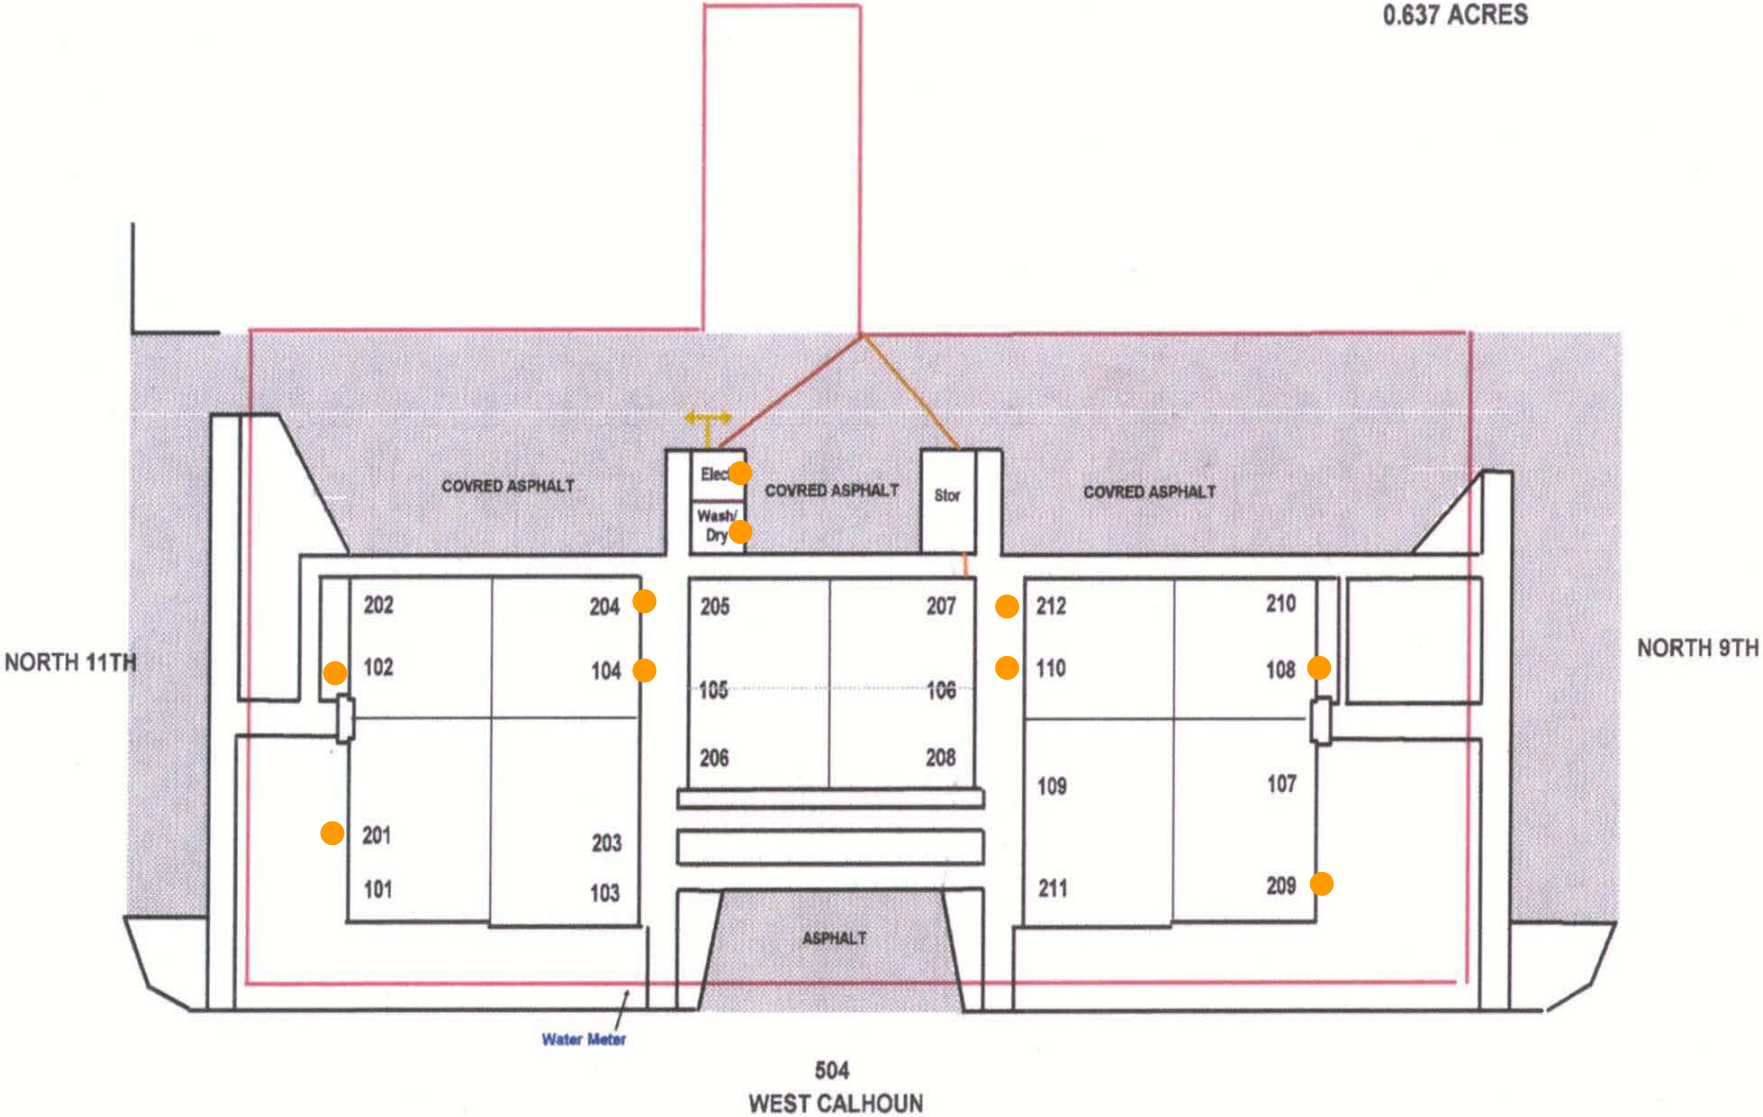

CHATEAU APARTMENTS

0.637 ACRES

**Fire extinguishers are located on the outside of the apartments.
There is one fire extinguisher each in the electrical and washer/dryer rooms.**