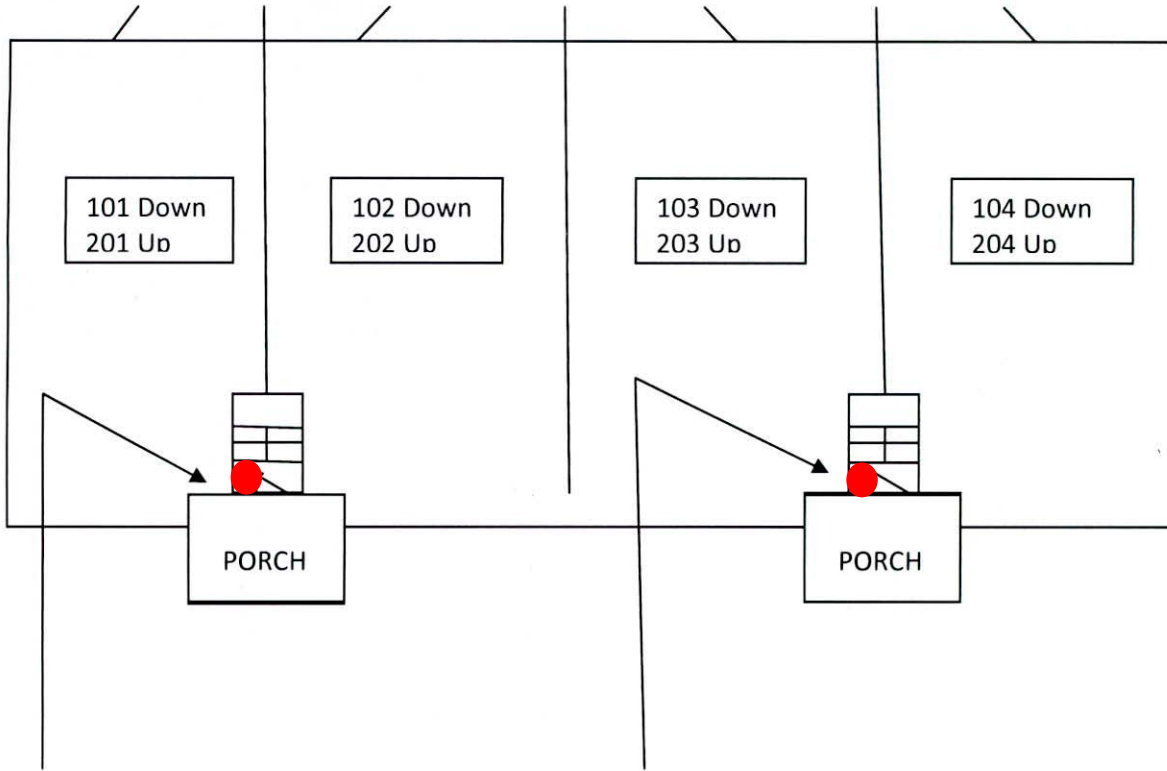

French Crossing – Fire Extinguisher Layout

● Fire Extinguisher Locations - Inside stairwells on both sides and on both levels (4 total)